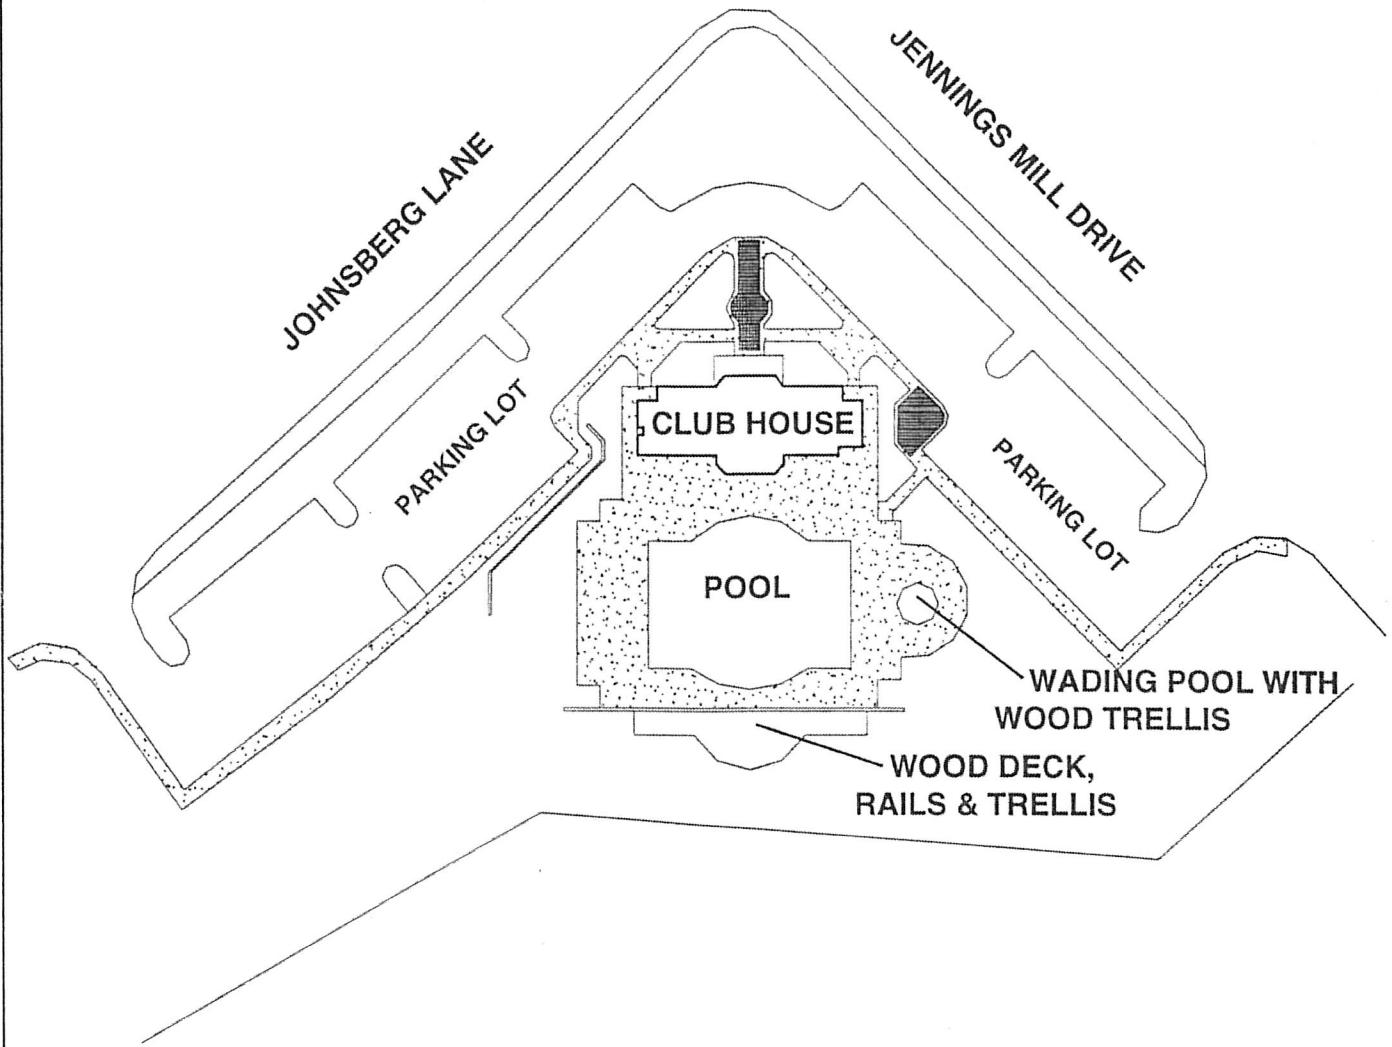

A. SITE PLAN

COLLINGTON STATION RECREATION ASSOCIATION

(NOTE: Tennis Court Area Not Shown)

**RESERVE
ANALYSIS**

Project: **Collington Station Rec. Assoc.**
Bowie, Maryland 20721
Date: **Nov. 10, 1995** Rev: **Sept. 1, 1996**